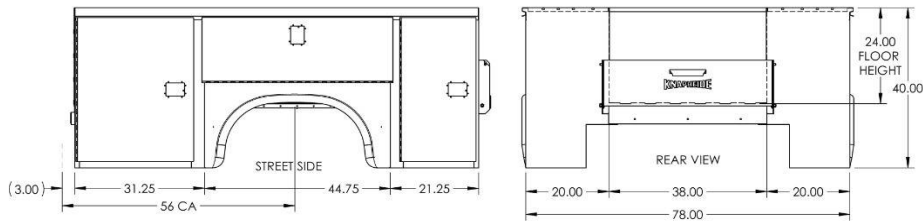

EC-SERIES SERVICE BODIES

EC696F40 / EC696F

Model	Net Price	Applicable Model	CA	Body Length	Body Height	Body Width	Comp. Depth	Floor Width	Mtg. Kit Furnished Standard	Net Weight (lbs)
EC696F40		Single Wheel - GM1500 pick-up box delete or pick-up box removal	56"	97.25"	41.25"	78.00"	14.50"	49.00"	26102434	834
EC696F		Single Wheel - GM1500 pick-up box delete or pick-up box removal	56"	97.25"	37.25"	78.00"	14.50"	49.00"	26102434	750

Prices included the following standard features:

- Two (2) aluminum adjustable shelves, street and curb side front vertical compartments
- One (1) aluminum adjustable shelf, street and curb side rear vertical compartments
- One (1) aluminum adjustable shelf, curb side horizontal compartment
- Rivetless rotary latches
- Double spring over center door retainers on all vertical doors
- One (1) 12" Slam tailgate, installed
- One (1) Flip top compartment each side, Ten (10) Dividers in each compartment
- One (1) Divider Kit, Containing 28 Dividers and 56 Divider Clips
- One (1) mounting kit, Knapheide's Quick Mount brackets, designed to comply with FMVSS-301 requirements.

EC-SERIES SERVICE BODIES

EC696D38 / EC696D38LP

Model	Net Price	Applicable Model	CA	Body Length	Body Height	Body Width	Comp. Depth	Floor Width	Mtg. Kit Furnished Standard	Net Weight (lbs)
EC696D38		Single Wheel - GM1500 pick-up box delete or pick-up box removal	56"	97.25"	40.00"	78.00"	20.00"	38.00"	26102434	810
EC696D38LP		Single Wheel - GM1500 pick-up box delete or pick-up box removal	56"	97.25"	36.00"	78.00"	20.00"	38.00"	26102434	710