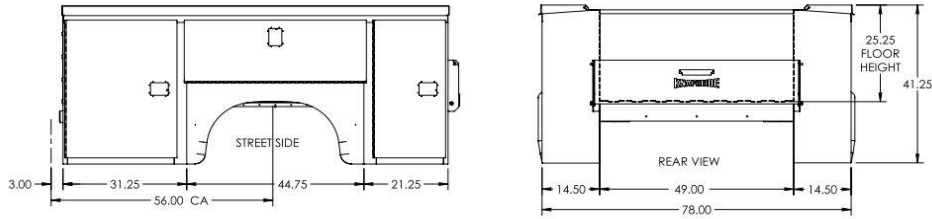

EC-SERIES SERVICE BODIES

EC696 / EC696LP

Model	Net Price	Applicable Model	CA	Body Length	Body Height	Body Width	Comp. Depth	Floor Width	Mtg. Kit Furnished Standard	Net Weight (lbs)
EC696		Single Wheel - GM1500 pick-up box delete or pick-up box removal	56"	97.25"	40.06"	78.00"	14.50"	49.00"	26102434	754
EC696LP		Single Wheel - GM1500 pick-up box delete or pick-up box removal	56"	97.25"	36.06"	78.00"	14.50"	49.00"	26102434	710

Prices included the following standard features:

- Two (2) aluminum adjustable shelves, street and curb side front vertical compartments
- One (1) aluminum adjustable shelf, street and curb side rear vertical compartments
- One (1) aluminum adjustable shelf, curb side horizontal compartment
- Rivetless rotary latches
- Double spring over center door retainers on all vertical doors
- One (1) 12" Slam tailgate, installed
- One (1) Divider Kit, Containing 28 Dividers and 56 Divider Clips
- One (1) mounting kit, Knapheide's Quick Mount brackets, designed to comply with FMVSS-301 requirements.

EC-SERIES SERVICE BODIES

EC696F40 / EC696F

Model	Net Price	Applicable Model	CA	Body Length	Body Height	Body Width	Comp. Depth	Floor Width	Mtg. Kit Furnished Standard	Net Weight (lbs)
EC696F40		Single Wheel - GM1500 pick-up box delete or pick-up box removal	56"	97.25"	41.25"	78.00"	14.50"	49.00"	26102434	834
EC696F		Single Wheel - GM1500 pick-up box delete or pick-up box removal	56"	97.25"	37.25"	78.00"	14.50"	49.00"	26102434	750