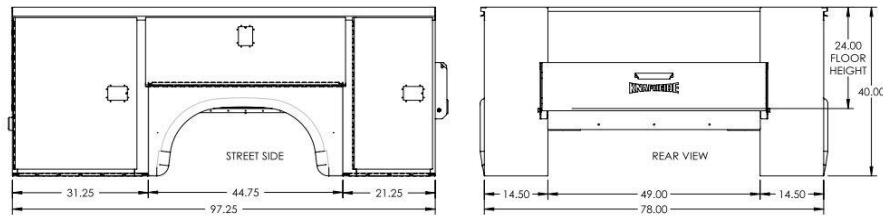

EC-SERIES SERVICE BODIES

EC696 / EC696LP

Model	Net Price	Applicable Model	CA	Body Length	Body Height	Body Width	Comp. Depth	Floor Width	Mtg. Kit Furnished Standard	Net Weight (lbs)
EC696		Single Wheel - GM1500 pick-up box delete or pick-up box removal	56"	97.25"	40.06"	78.00"	14.50"	49.00"	26102434	754
EC696LP		Single Wheel - GM1500 pick-up box delete or pick-up box removal	56"	97.25"	36.06"	78.00"	14.50"	49.00"	26102434	710

Prices included the following standard features:

- Two (2) aluminum adjustable shelves, street and curb side front vertical compartments
- One (1) aluminum adjustable shelf, street and curb side rear vertical compartments
- One (1) aluminum adjustable shelf, curb side horizontal compartment
- Rivetless rotary latches
- Double spring over center door retainers on all vertical doors
- One (1) 12" Slam tailgate, installed
- One (1) Divider Kit, Containing 28 Dividers and 56 Divider Clips
- One (1) mounting kit, Knapheide's Quick Mount brackets, designed to comply with FMVSS-301 requirements.

EC-SERIES SERVICE BODIES

EC696F40 / EC696F

Model	Net Price	Applicable Model	CA	Body Length	Body Height	Body Width	Comp. Depth	Floor Width	Mtg. Kit Furnished Standard	Net Weight (lbs)
EC696F40		Single Wheel - GM1500 pick-up box delete or pick-up box removal	56"	97.25"	41.25"	78.00"	14.50"	49.00"	26102434	834
EC696F		Single Wheel - GM1500 pick-up box delete or pick-up box removal	56"	97.25"	37.25"	78.00"	14.50"	49.00"	26102434	750

EC-SERIES SERVICE BODIES

EC696D38F

Model	Net Price	Applicable Model	CA	Body Length	Body Height	Body Width	Comp. Depth	Floor Width	Mtg. Kit Furnished Standard	Net Weight (lbs)
EC696D38F		Single Wheel - GM1500 pick-up box delete or pick-up box removal	56"	97.25"	37.25"	78.00"	20.00"	38.00"	26102434	887