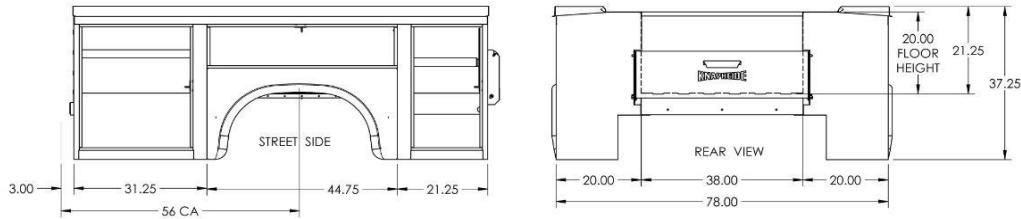

EC-SERIES SERVICE BODIES

EC696D38 / EC696D38LP

Model	Net Price	Applicable Model	CA	Body Length	Body Height	Body Width	Comp. Depth	Floor Width	Mtg. Kit Furnished Standard	Net Weight (lbs)
EC696D38		Single Wheel - GM1500 pick-up box delete or pick-up box removal	56"	97.25"	40.00"	78.00"	20.00"	38.00"	26102434	810
EC696D38LP		Single Wheel - GM1500 pick-up box delete or pick-up box removal	56"	97.25"	36.00"	78.00"	20.00"	38.00"	26102434	710

Prices included the following standard features:

- Two (2) aluminum adjustable shelves, street and curb side front vertical compartments
- One (1) aluminum adjustable shelf, street and curb side rear vertical compartments
- One (1) aluminum adjustable shelf, curb side horizontal compartment
- Rivetless rotary latches
- Double spring over center door retainers on all vertical doors
- One (1) 12" Slam tailgate, installed
- One (1) Divider Kit, Containing 28 Dividers and 56 Divider Clips
- One (1) mounting kit, Knapheide's Quick Mount brackets, designed to comply with FMVSS-301 requirements.

EC-SERIES SERVICE BODIES

EC696D38F

Model	Net Price	Applicable Model	CA	Body Length	Body Height	Body Width	Comp. Depth	Floor Width	Mtg. Kit Furnished Standard	Net Weight (lbs)
EC696D38F		Single Wheel - GM1500 pick-up box delete or pick-up box removal	56"	97.25"	37.25"	78.00"	20.00"	38.00"	26102434	887